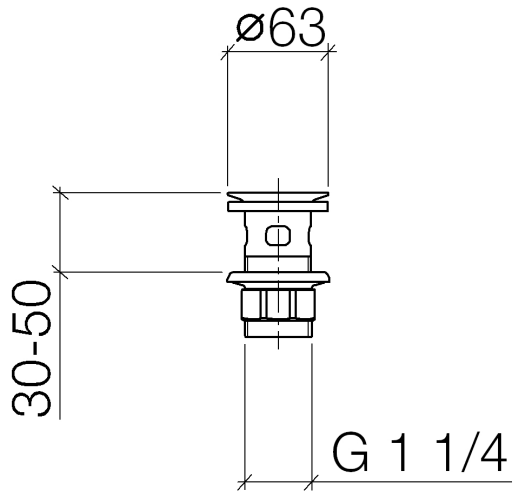

10 105 970

Fits: IMO, LULU, MADISON, MEM, TARA,  
CL.1, LISSÉ, VAIA, META, CYO

	Matte White	10 105 970-10
	Chrome	10 105 970-00
	Brushed Platinum	10 105 970-06
	Platinum	10 105 970-08
	Durabrand (23kt Gold)	10 105 970-09
	Dark Chrome	10 105 970-19
	Light Gold	10 105 970-26
	Brushed Light Gold	10 105 970-27
	Brushed Durabrand (23kt Gold)	10 105 970-28
	Matte Black	10 105 970-33
	Brushed Bronze	10 105 970-42
	Brushed Champagne (22kt Gold)	10 105 970-46
	Champagne (22kt Gold)	10 105 970-47
	Brushed Chrome	10 105 970-93
	Brushed Dark Platinum	10 105 970-99

## Grated waste 1 1/4" - Matte White

---

IMO

10 105 970

Only suitable for basins with an overflow.

10 105 970

10 105 970

Parts for other finishes can be found here: [Chrome](#)

### Spare parts list

No.	Item Number	Name	Quantity used	Delivery time
1	09 11 01 027-10	cup	1	60
2	09 14 05 039 90	seal	1	2
3	09 14 03 025 90	seal	1	2
4	09 23 10 020-10	nut	1	60